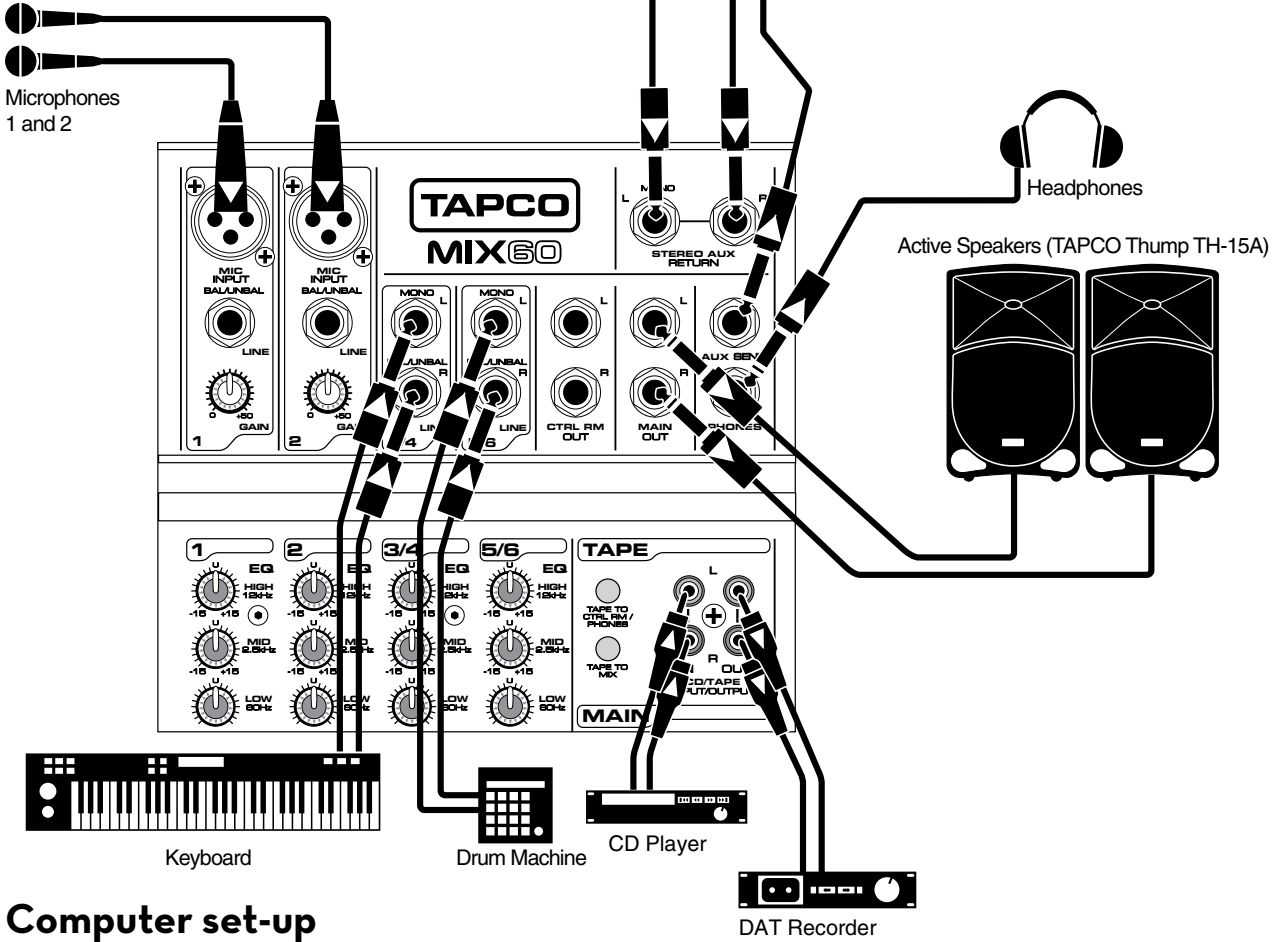

HOOKUP DIAGRAMS

Mono in/Stereo out Reverb (optional)

Small Club Gig

Computer set-up